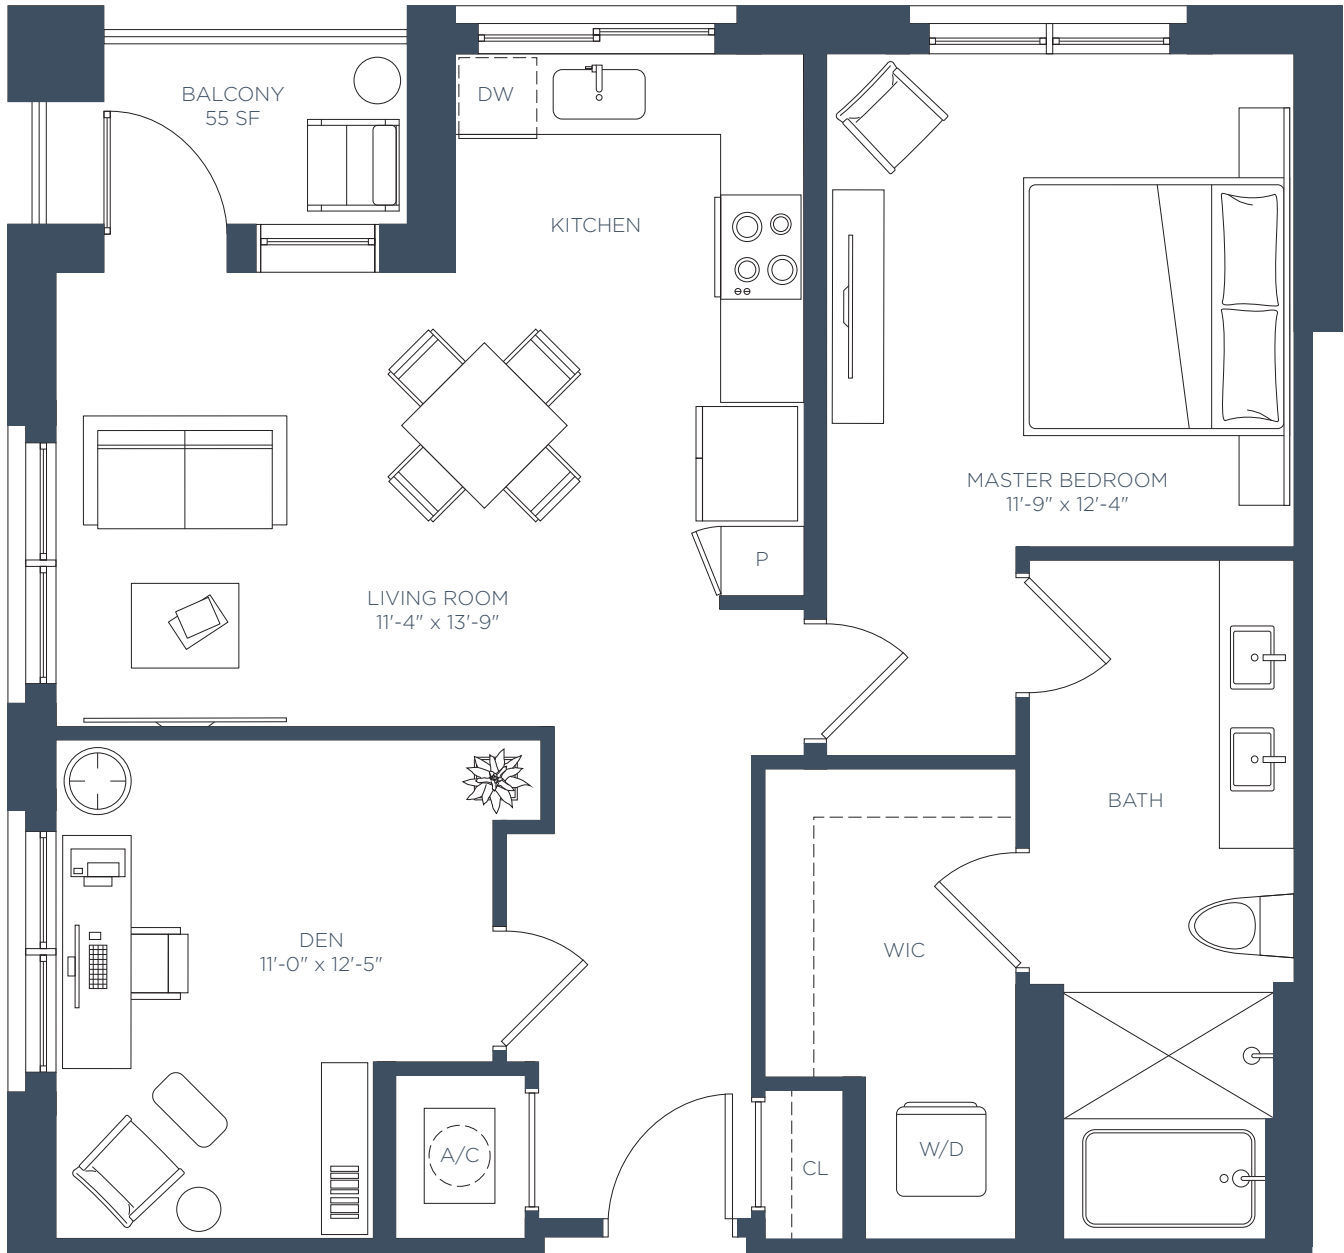

A1

1 BED / 1 BATH

Interior
921 SF

LEASING CENTER 5180 Peachtree Blvd, Chamblee, GA 30341 | 770-525-6657 | ManorChambleeApts.com 

The developer is RD Manor Chamblee, LLC ("Developer"), which has a license to use the name and trademarks of The Related Group by license. All renderings, photographs, and images, including floor plans, are intended to illustrate generally the lifestyle and ambiance intended for the completed community along with contemplated unit options, but are not intended as a representation or warranty of any specific community activities or completed unit sizes, dimensions, or designs. The unit size, room dimensions, layout and locations of doors, plumbing, and appliances may be changed at the developer's sole discretion and may vary from the floor plans depicted. Furnishings and décor not included with lease.