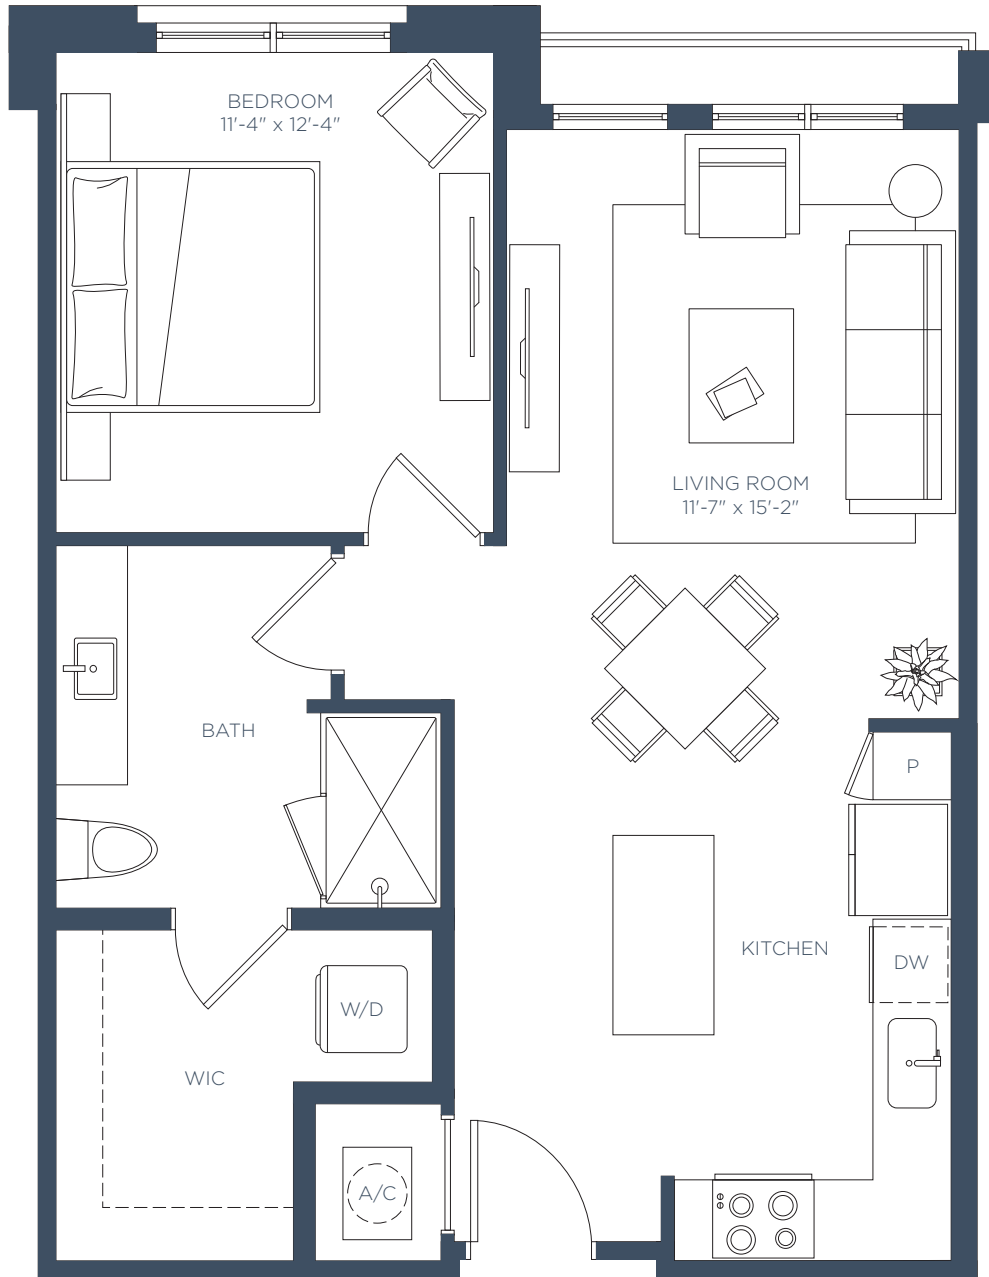

A2.1

1 BED / 1 BATH

Interior
742 SF

LEASING CENTER 5180 Peachtree Blvd, Chamblee, GA 30341 | 770-525-6657 | ManorChambleeApts.com 

The developer is RD Manor Chamblee, LLC ("Developer"), which has a license to use the name and trademarks of The Related Group by license. All renderings, photographs, and images, including floor plans, are intended to illustrate generally the lifestyle and ambiance intended for the completed community along with contemplated unit options, but are not intended as a representation or warranty of any specific community activities or completed unit sizes, dimensions, or designs. The unit size, room dimensions, layout and locations of doors, plumbing, and appliances may be changed at the developer's sole discretion and may vary from the floor plans depicted. Furnishings and décor not included with lease.