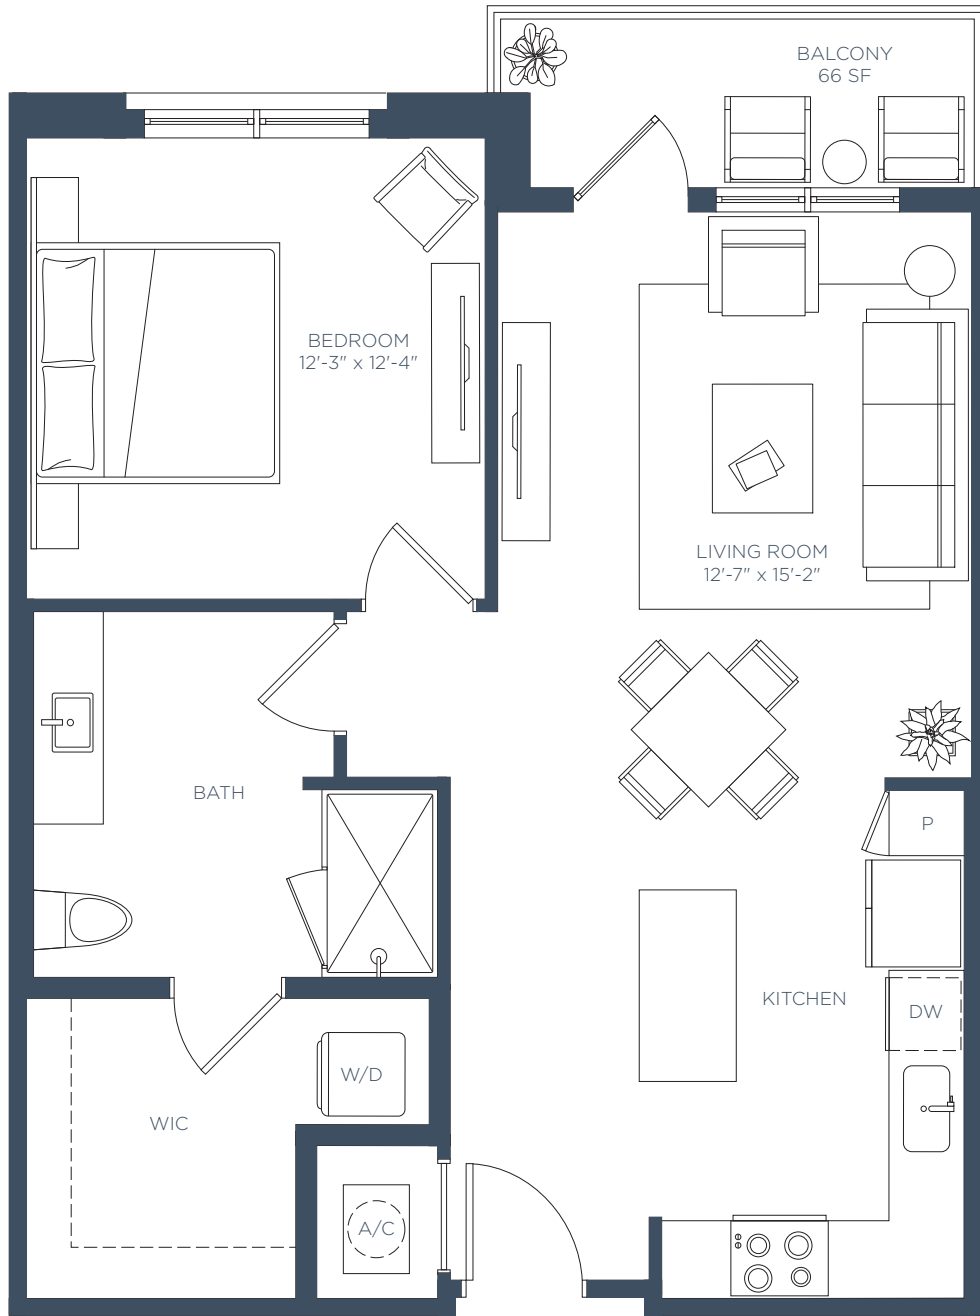

## A2.3

1 BED / 1 BATH

Interior  
804 SF

LEASING CENTER 5180 Peachtree Blvd, Chamblee, GA 30341 | 770-525-6657 | ManorChambleeApts.com 

The developer is RD Manor Chamblee, LLC ("Developer"), which has a license to use the name and trademarks of The Related Group by license. All renderings, photographs, and images, including floor plans, are intended to illustrate generally the lifestyle and ambiance intended for the completed community along with contemplated unit options, but are not intended as a representation or warranty of any specific community activities or completed unit sizes, dimensions, or designs. The unit size, room dimensions, layout and locations of doors, plumbing, and appliances may be changed at the developer's sole discretion and may vary from the floor plans depicted. Furnishings and décor not included with lease.