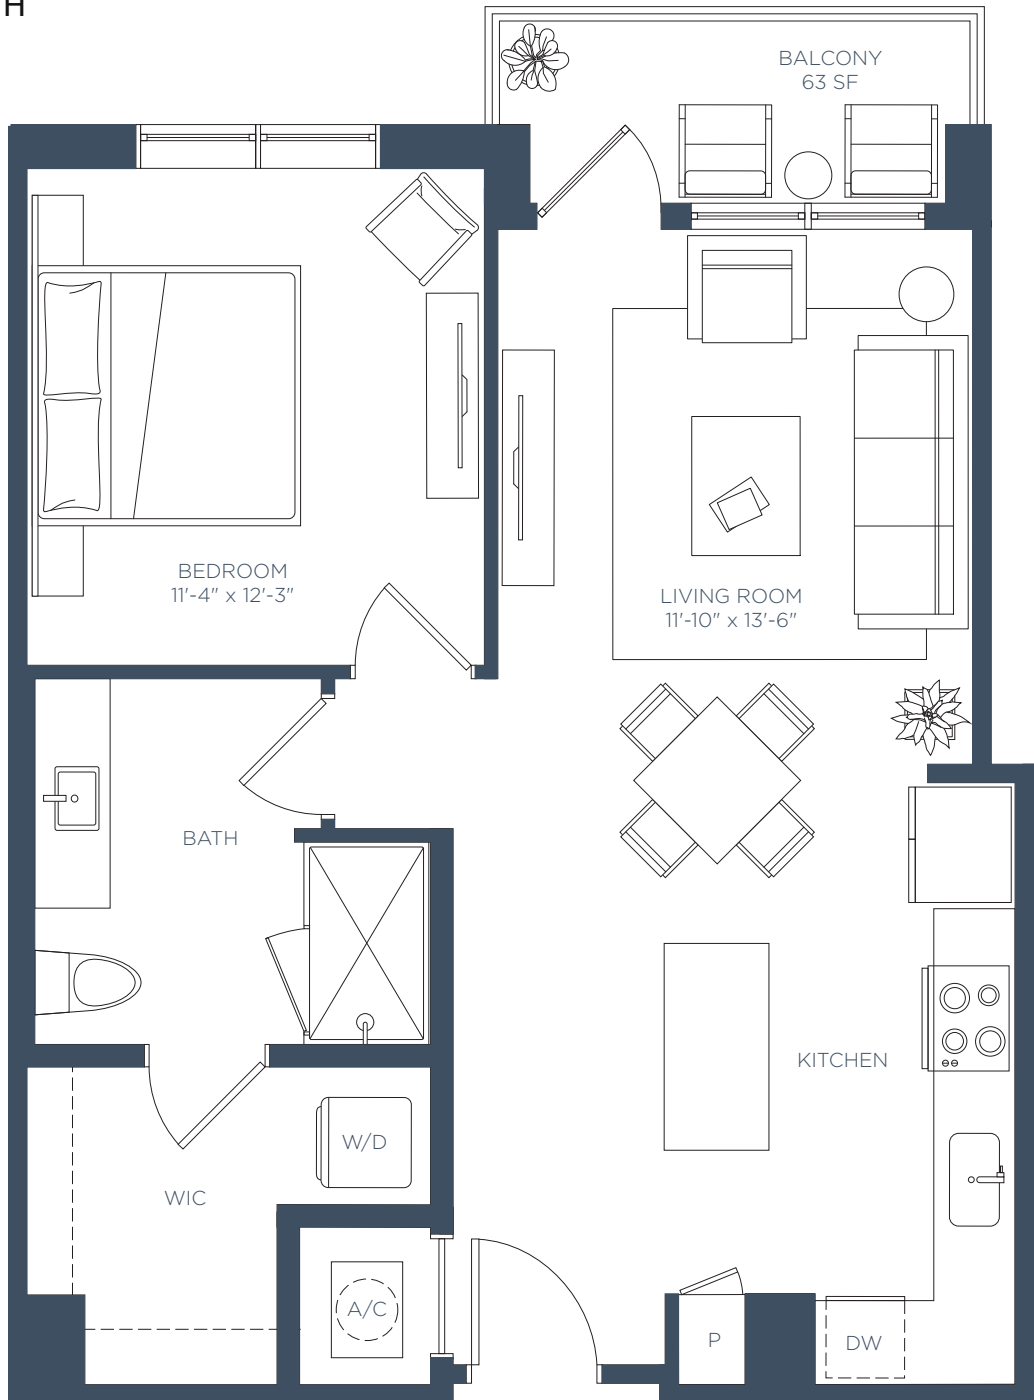

## A2.4

1 BED / 1 BATH

Interior  
749 SF

LEASING CENTER 5180 Peachtree Blvd, Chamblee, GA 30341 | 770-525-6657 | ManorChambleeApts.com 

The developer is RD Manor Chamblee, LLC ("Developer"), which has a license to use the name and trademarks of The Related Group by license. All renderings, photographs, and images, including floor plans, are intended to illustrate generally the lifestyle and ambiance intended for the completed community along with contemplated unit options, but are not intended as a representation or warranty of any specific community activities or completed unit sizes, dimensions, or designs. The unit size, room dimensions, layout and locations of doors, plumbing, and appliances may be changed at the developer's sole discretion and may vary from the floor plans depicted. Furnishings and décor not included with lease.