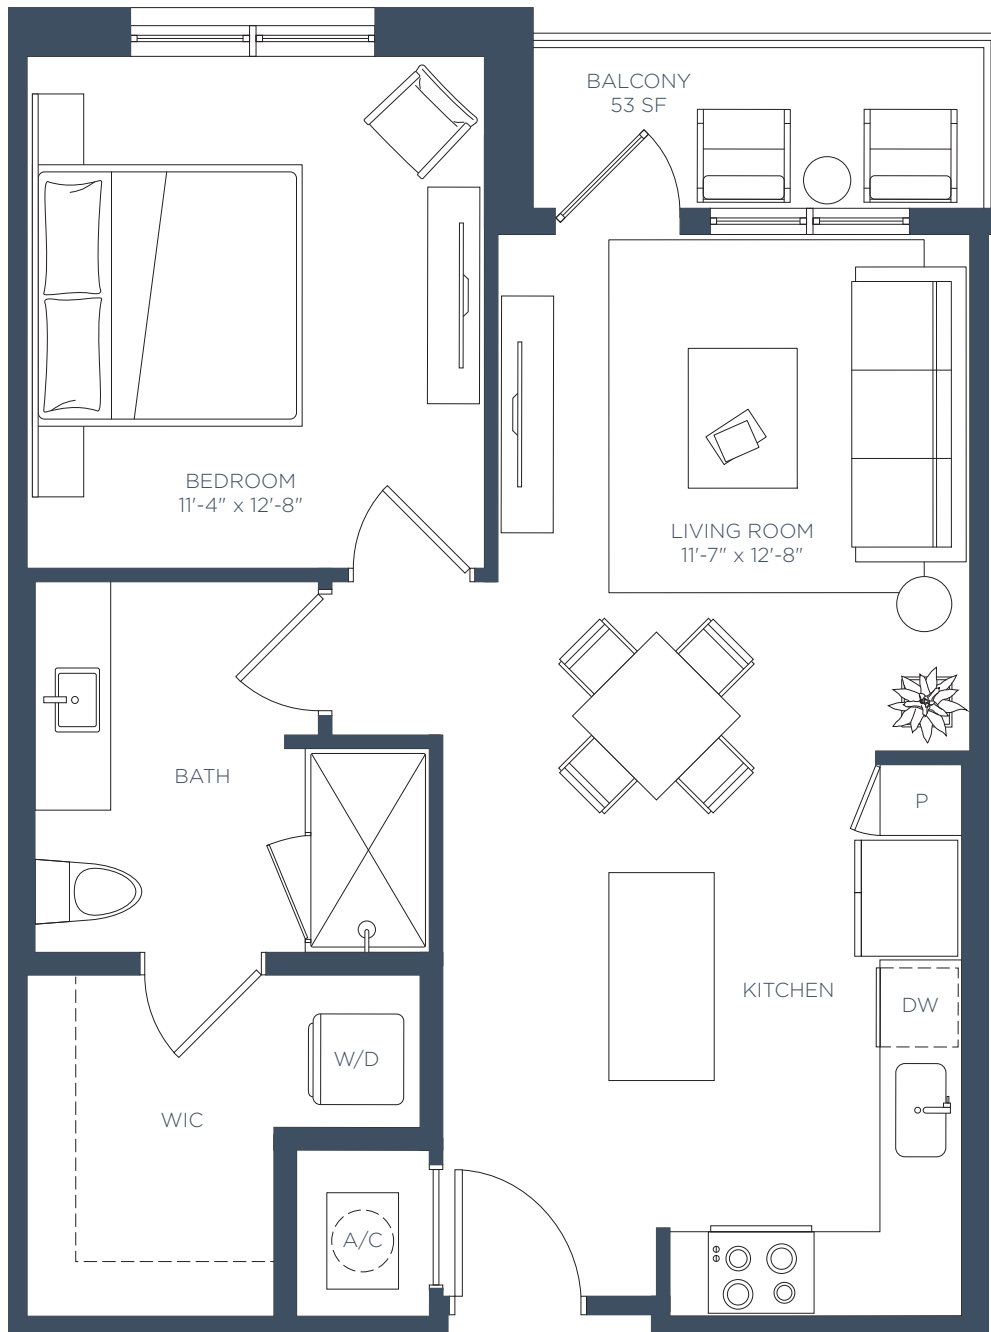

A2.5

1 BED / 1 BATH

Interior
712 SF

LEASING CENTER 5180 Peachtree Blvd, Chamblee, GA 30341 | 770-525-6657 | ManorChambleeApts.com

The developer is RD Manor Chamblee, LLC ("Developer"), which has a license to use the name and trademarks of The Related Group by license. All renderings, photographs, and images, including floor plans, are intended to illustrate generally the lifestyle and ambiance intended for the completed community along with contemplated unit options, but are not intended as a representation or warranty of any specific community activities or completed unit sizes, dimensions, or designs. The unit size, room dimensions, layout and locations of doors, plumbing, and appliances may be changed at the developer's sole discretion and may vary from the floor plans depicted. Furnishings and décor not included with lease.