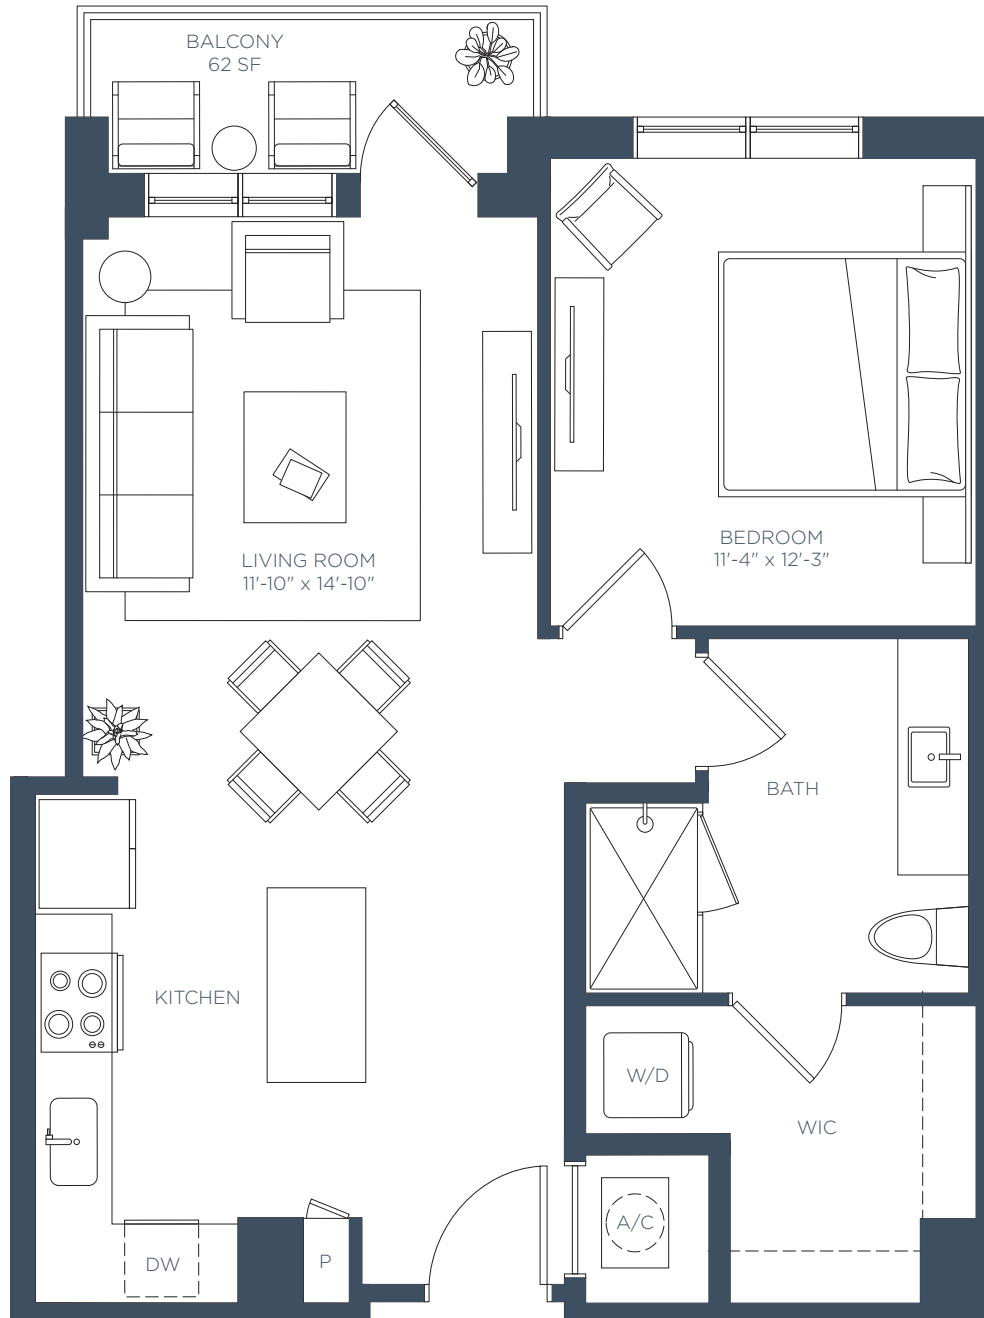

## A2.6

1 BED / 1 BATH

Interior  
752 SF

LEASING CENTER 5180 Peachtree Blvd, Chamblee, GA 30341 | 770-525-6657 | ManorChambleeApts.com  RELATED

ⓘ The developer is RD Manor Chamblee, LLC ("Developer"), which has a license to use the name and trademarks of The Related Group by license. All renderings, photographs, and images, including floor plans, are intended to illustrate generally the lifestyle and ambiance intended for the completed community along with contemplated unit options, but are not intended as a representation or warranty of any specific community activities or completed unit sizes, dimensions, or designs. The unit size, room dimensions, layout and locations of doors, plumbing, and appliances may be changed at the developer's sole discretion and may vary from the floor plans depicted. Furnishings and décor not included with lease.