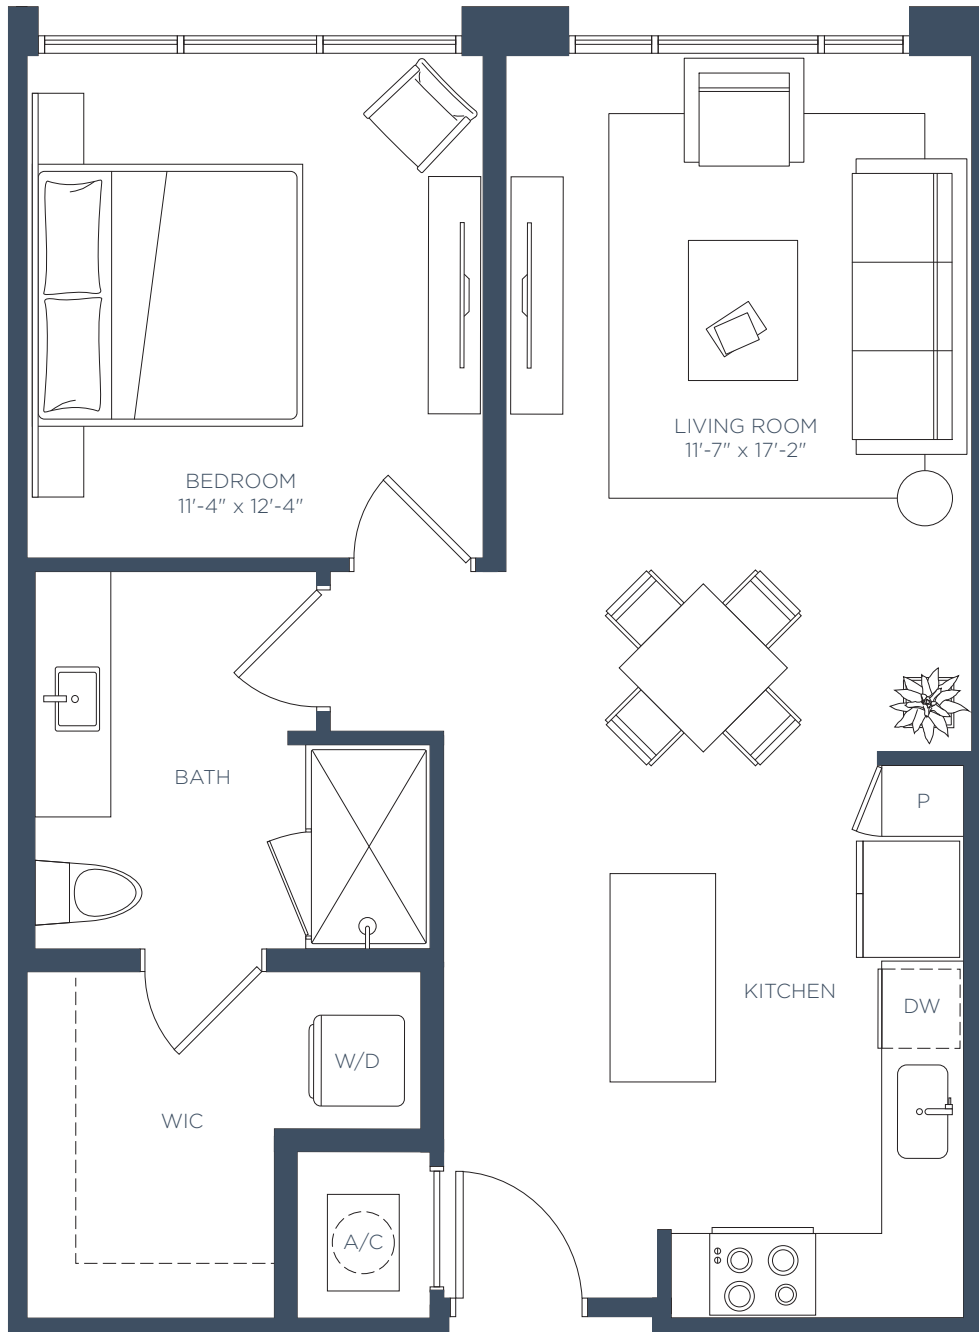

A2.7

1 BED / 1 BATH

Interior
765 SF

LEASING CENTER 5180 Peachtree Blvd, Chamblee, GA 30341 | 770-525-6657 | ManorChambleeApts.com 

ⓘ The developer is RD Manor Chamblee, LLC ("Developer"), which has a license to use the name and trademarks of The Related Group by license. All renderings, photographs, and images, including floor plans, are intended to illustrate generally the lifestyle and ambiance intended for the completed community along with contemplated unit options, but are not intended as a representation or warranty of any specific community activities or completed unit sizes, dimensions, or designs. The unit size, room dimensions, layout and locations of doors, plumbing, and appliances may be changed at the developer's sole discretion and may vary from the floor plans depicted. Furnishings and décor not included with lease.