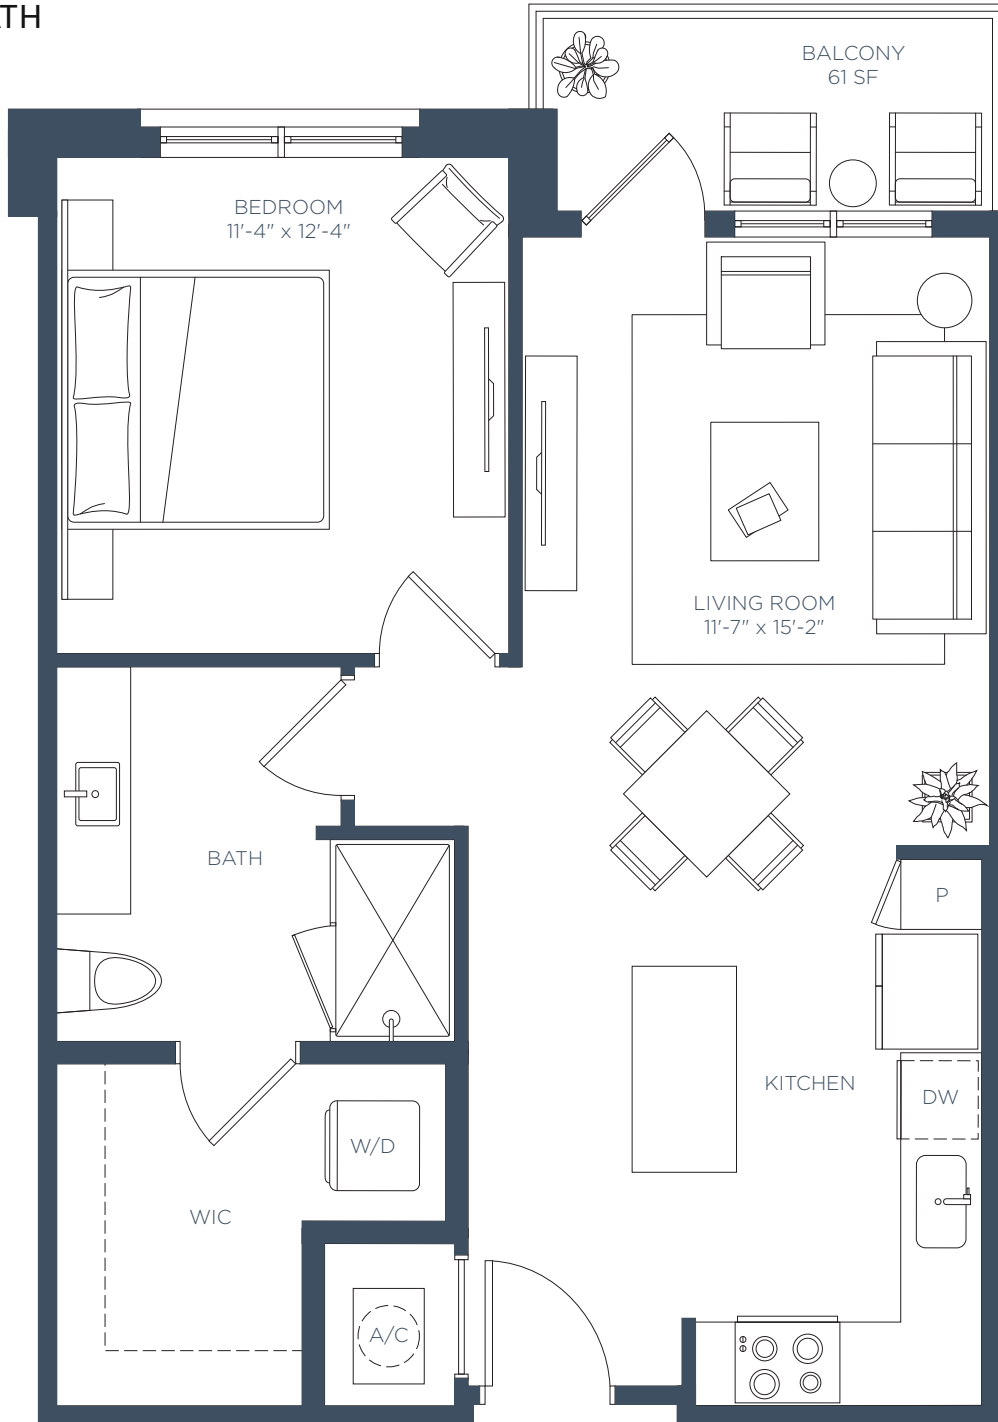

## A2

1 BED / 1 BATH

Interior  
743 SF

LEASING CENTER 5180 Peachtree Blvd, Chamblee, GA 30341 | 770-525-6657 | ManorChambleeApts.com 

The developer is RD Manor Chamblee, LLC ("Developer"), which has a license to use the name and trademarks of The Related Group by license. All renderings, photographs, and images, including floor plans, are intended to illustrate generally the lifestyle and ambiance intended for the completed community along with contemplated unit options, but are not intended as a representation or warranty of any specific community activities or completed unit sizes, dimensions, or designs. The unit size, room dimensions, layout and locations of doors, plumbing, and appliances may be changed at the developer's sole discretion and may vary from the floor plans depicted. Furnishings and décor not included with lease.