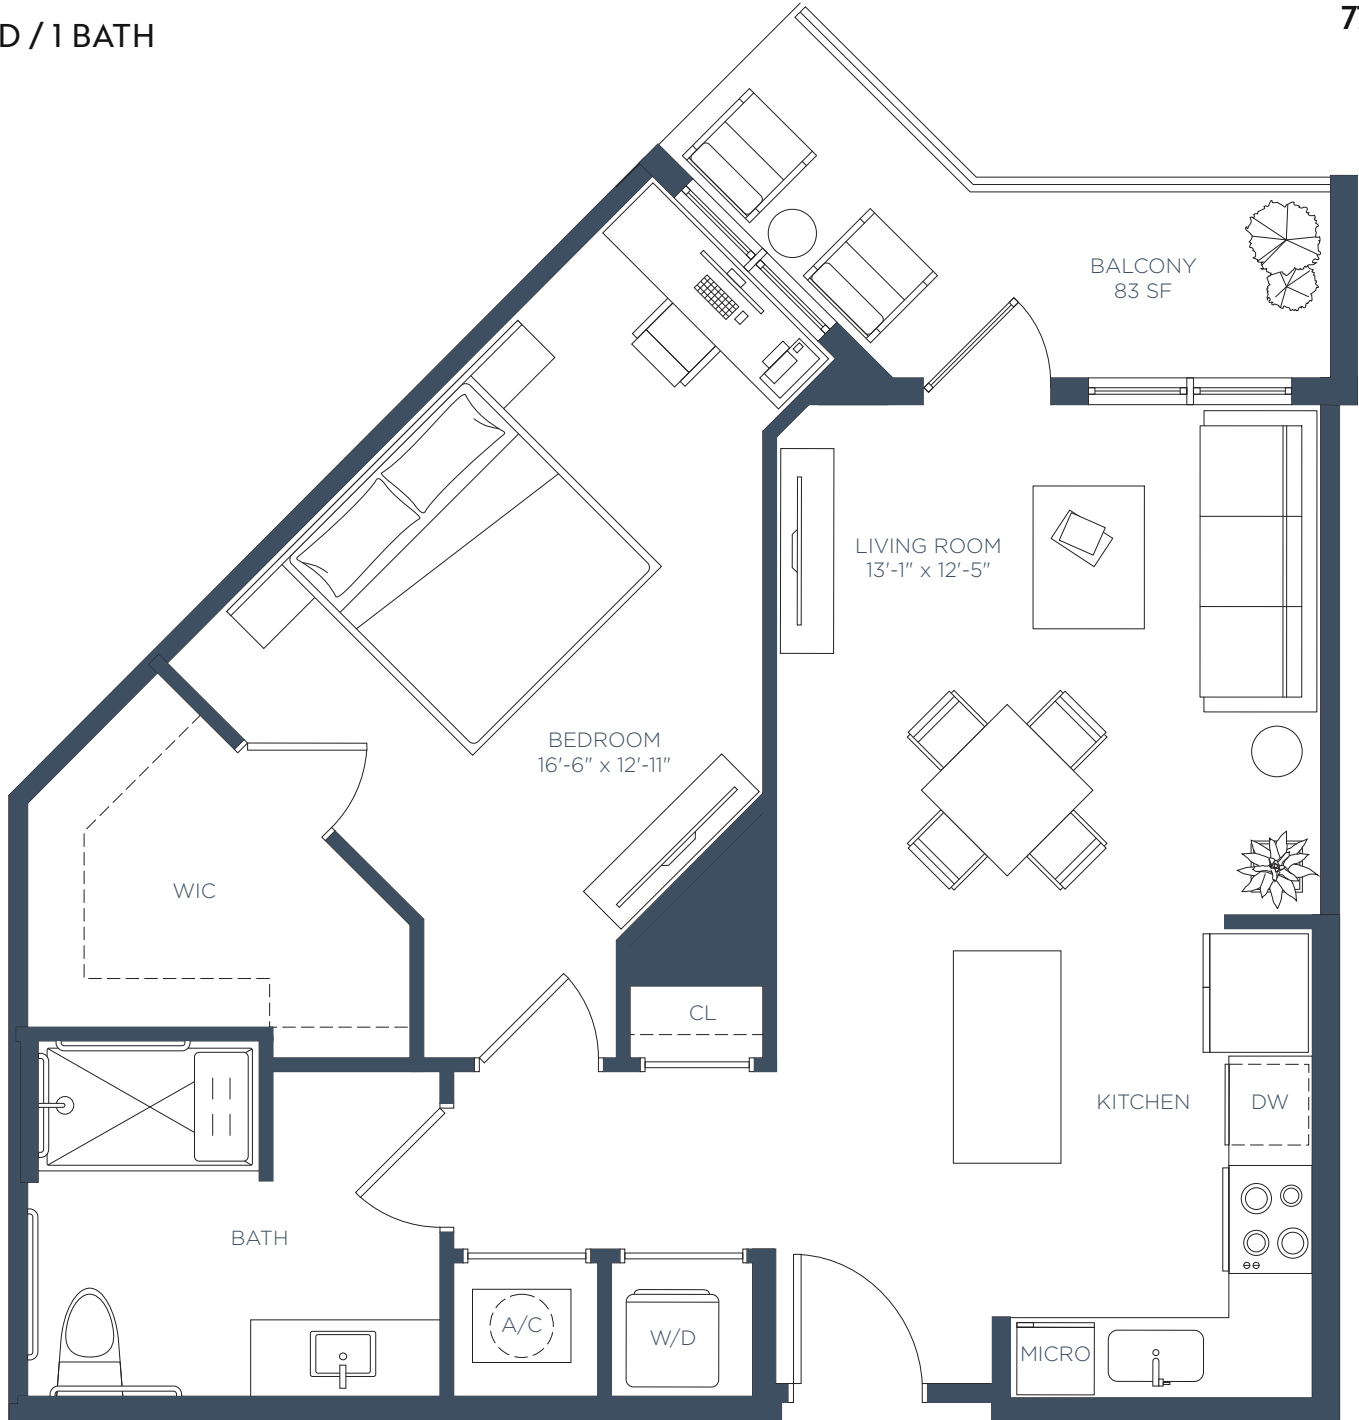

## A3.A

1 BED / 1 BATH

Interior  
778 SF

LEASING CENTER 5180 Peachtree Blvd, Chamblee, GA 30341 | 770-525-6657 | ManorChambleeApts.com 

The developer is RD Manor Chamblee, LLC ("Developer"), which has a license to use the name and trademarks of The Related Group by license. All renderings, photographs, and images, including floor plans, are intended to illustrate generally the lifestyle and ambiance intended for the completed community along with contemplated unit options, but are not intended as a representation or warranty of any specific community activities or completed unit sizes, dimensions, or designs. The unit size, room dimensions, layout and locations of doors, plumbing, and appliances may be changed at the developer's sole discretion and may vary from the floor plans depicted. Furnishings and décor not included with lease.