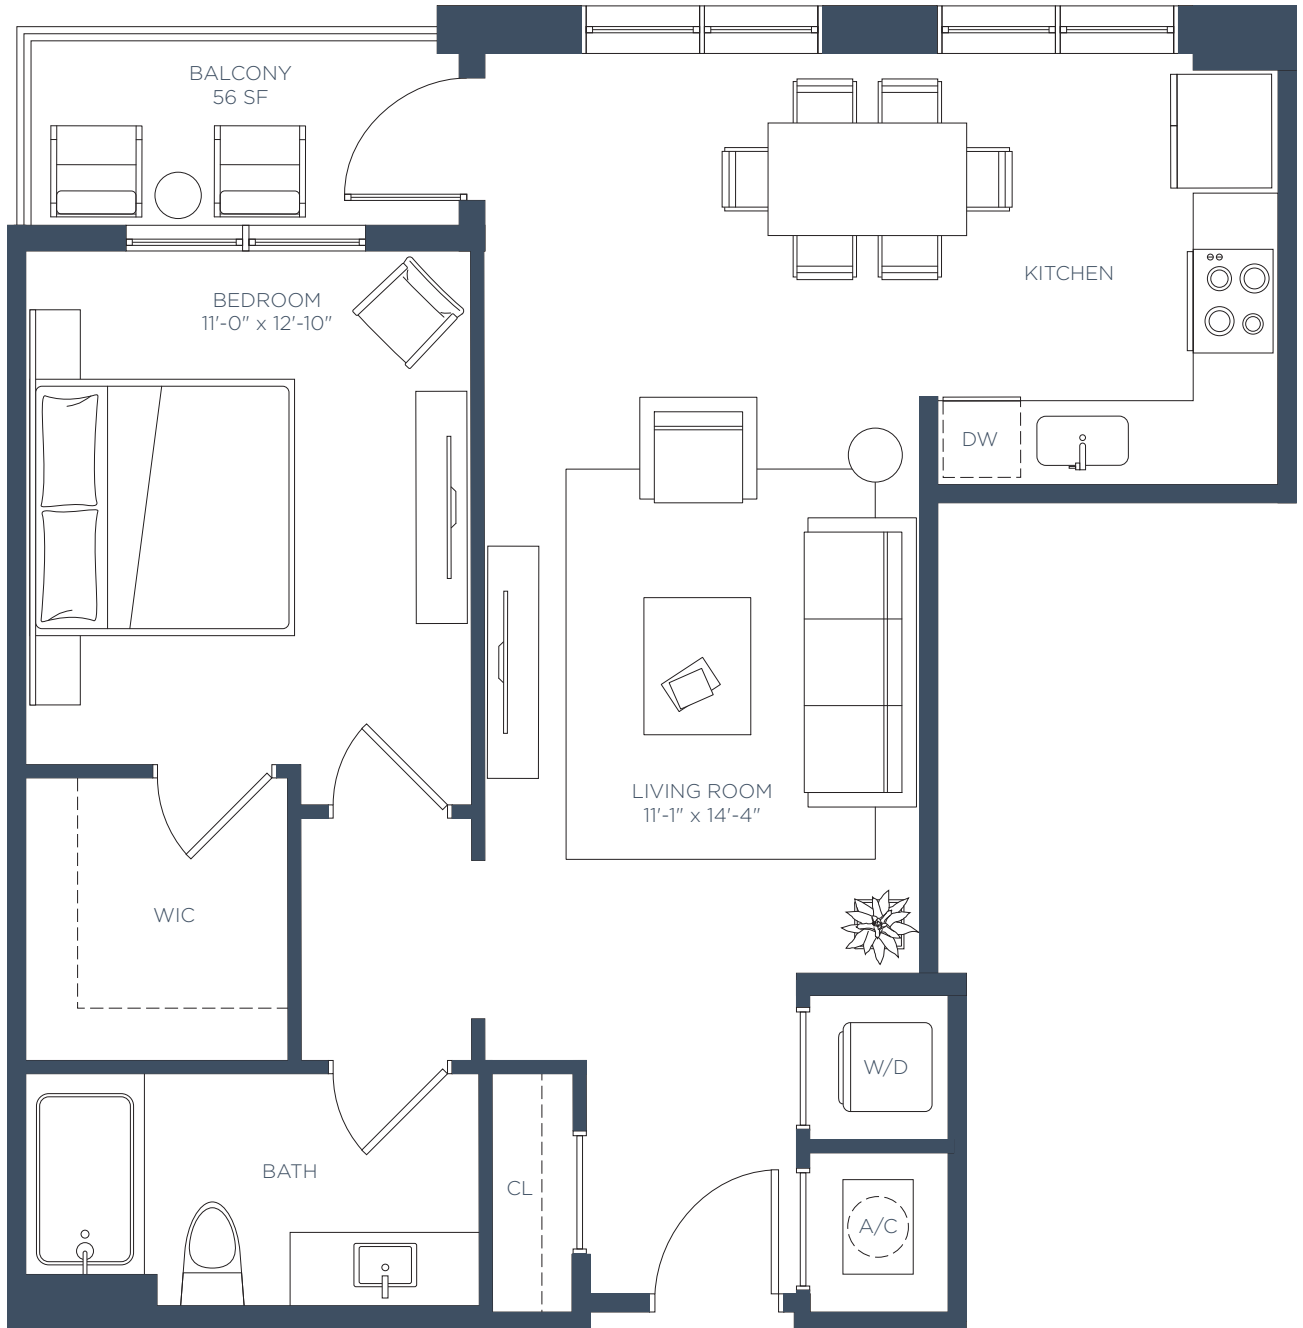

A4

1 BED / 1 BATH

Interior
812 SF

LEASING CENTER 5180 Peachtree Blvd, Chamblee, GA 30341 | 770-525-6657 | ManorChambleeApts.com 

The developer is RD Manor Chamblee, LLC ("Developer"), which has a license to use the name and trademarks of The Related Group by license. All renderings, photographs, and images, including floor plans, are intended to illustrate generally the lifestyle and ambiance intended for the completed community along with contemplated unit options, but are not intended as a representation or warranty of any specific community activities or completed unit sizes, dimensions, or designs. The unit size, room dimensions, layout and locations of doors, plumbing, and appliances may be changed at the developer's sole discretion and may vary from the floor plans depicted. Furnishings and décor not included with lease.