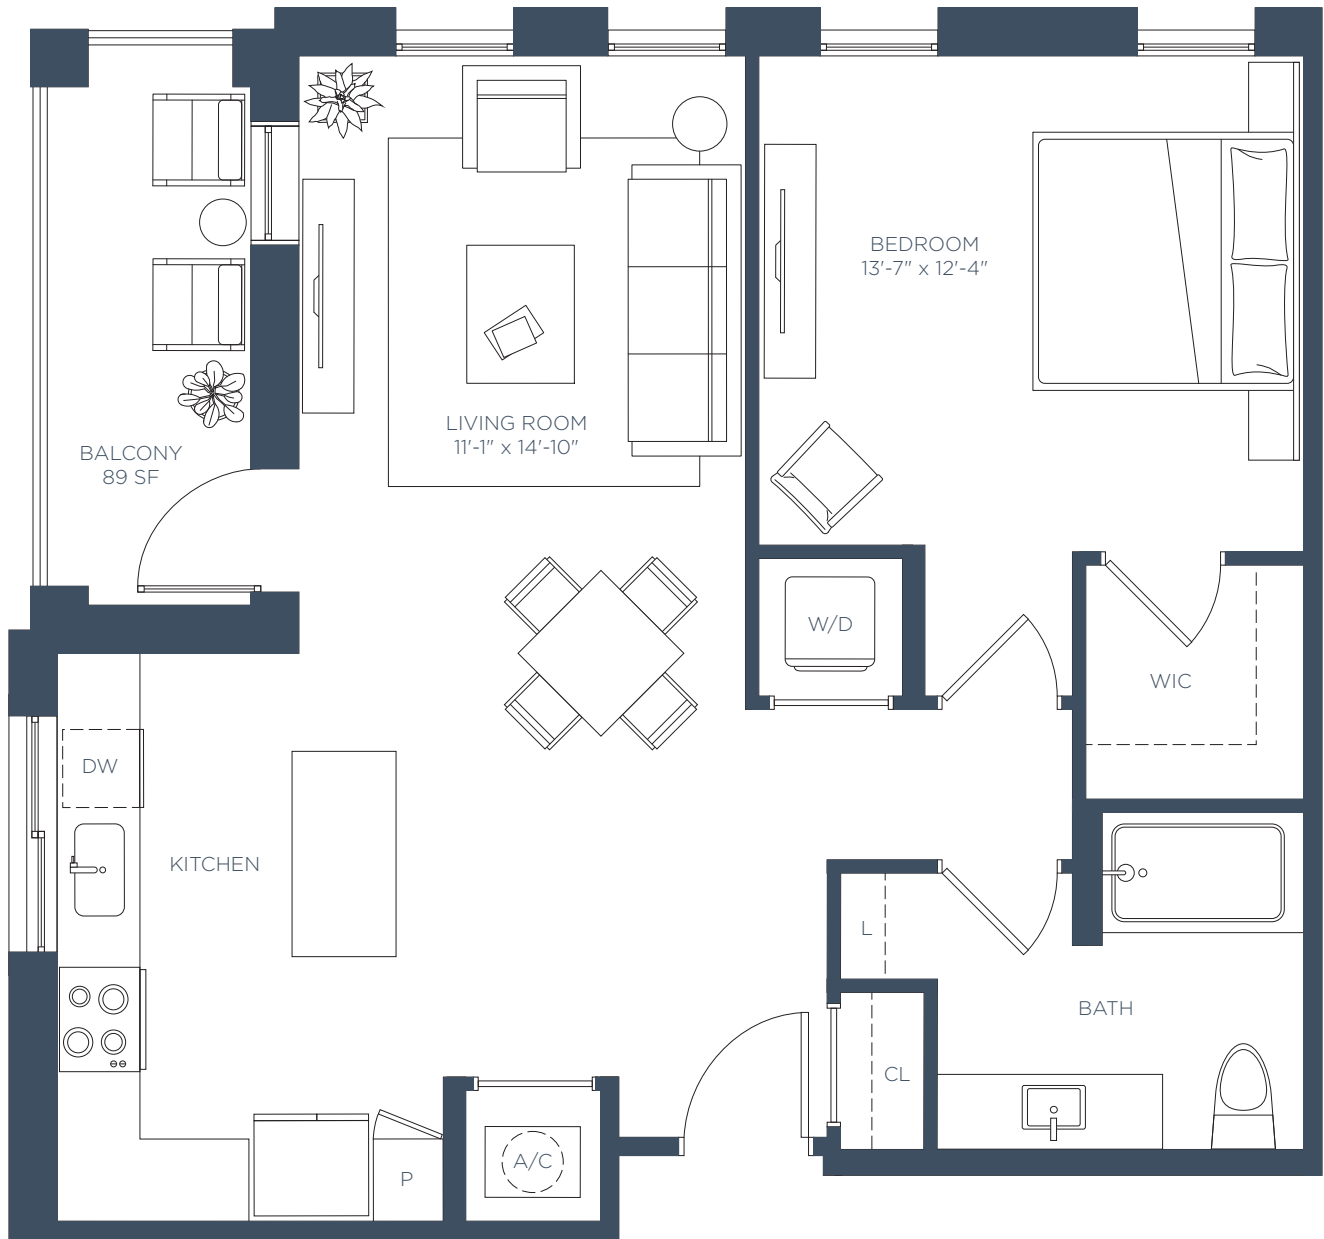

A5

1 BED / 1 BATH

Interior
839 SF

LEASING CENTER 5180 Peachtree Blvd, Chamblee, GA 30341 | 770-525-6657 | ManorChambleeApts.com  RELATED

The developer is RD Manor Chamblee, LLC ("Developer"), which has a license to use the name and trademarks of The Related Group by license. All renderings, photographs, and images, including floor plans, are intended to illustrate generally the lifestyle and ambiance intended for the completed community along with contemplated unit options, but are not intended as a representation or warranty of any specific community activities or completed unit sizes, dimensions, or designs. The unit size, room dimensions, layout and locations of doors, plumbing, and appliances may be changed at the developer's sole discretion and may vary from the floor plans depicted. Furnishings and décor not included with lease.