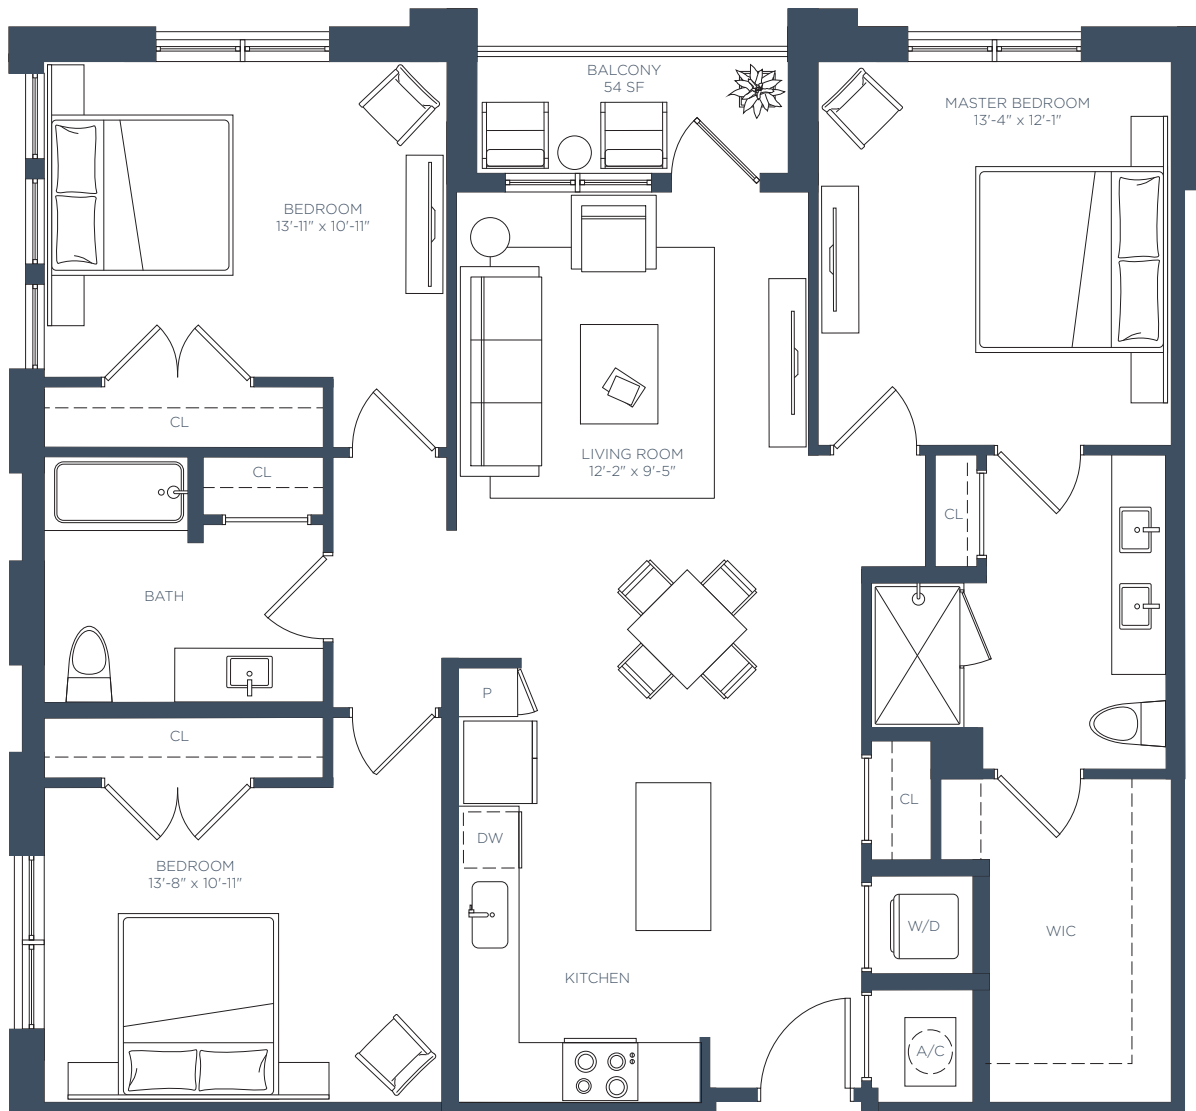

MANOR

RENTAL EVOLUTION
CHAMBLEE

C2

3 BEDS / 2 BATHS

Interior
1,423 SF

LEASING CENTER 5180 Peachtree Blvd, Chamblee, GA 30341 | 770-525-6657 | ManorChambleeApts.com  RELATED

The developer is RD Manor Chamblee, LLC ("Developer"), which has a license to use the name and trademarks of The Related Group by license. All renderings, photographs, and images, including floor plans, are intended to illustrate generally the lifestyle and ambiance intended for the completed community along with contemplated unit options, but are not intended as a representation or warranty of any specific community activities or completed unit sizes, dimensions, or designs. The unit size, room dimensions, layout and locations of doors, plumbing, and appliances may be changed at the developer's sole discretion and may vary from the floor plans depicted. Furnishings and décor not included with lease.